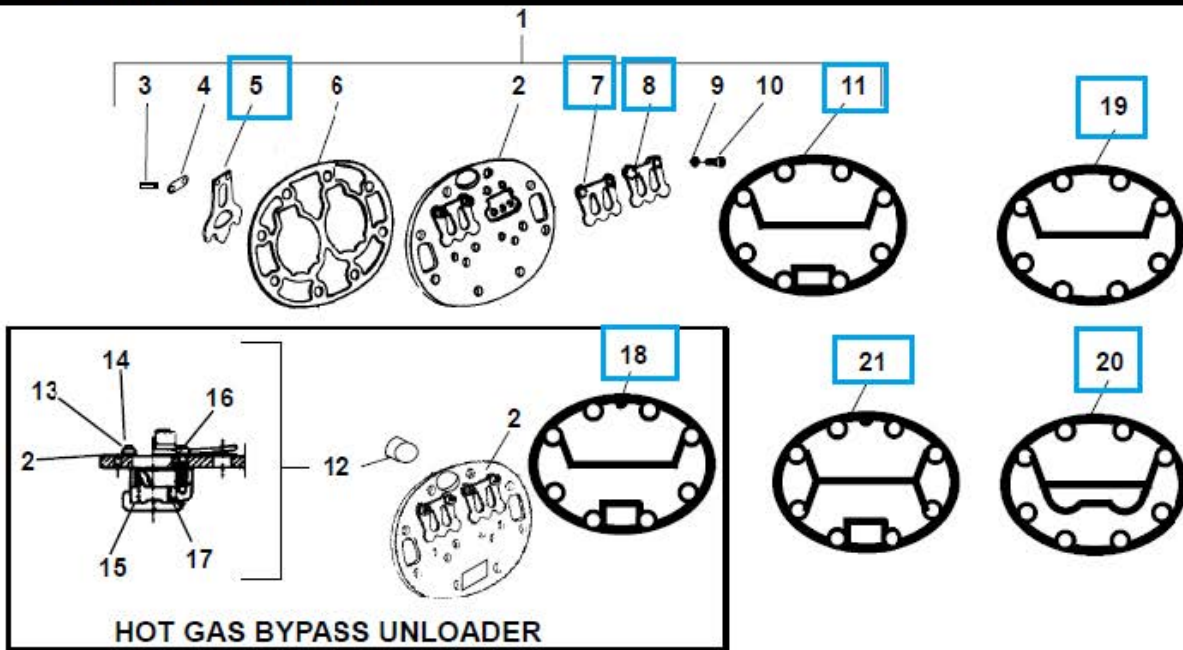

7 VALVE PLATE ASSEMBLY

Item	Part Number	Description	Qty
1	17-44104-00	Valve Plate, Canted Narrow Seat, Side Bank W/ Hot Gas Bypass Unloader - Includes:	1
	17-44105-00	Valve Plate, Canted Narrow Seat, Center Or Side Bank With Suction Cutoff Unloader Or No Unloader - Includes:	
	17-44106-00	Valve Plate, Flat, Side Bank With Hot Gas Bypass Unloader - Includes:	
	17-44107-00	Valve Plate, Flat, Center & Side With Suction Cutoff Unloader - Includes:	
	17-44099-00	Valve Plate, Flat, Side With No Unloader - Includes:	
2	NSS	Valve Plate	1
3	17-40057-00	Dowel, Pin Suction Valve	4
4	17-40083-00	Spring, Suction Valve Position	2
5	17-44111-00	Valve, Suction (0.018 Inch Thick) - O5G and O5K	2
6	17-44007-06	Gasket, Valve Plate, O5G	1
	17-55002-00	Gasket, Valve Plate, O5K	
7	17-40086-00	Valve, Discharge	2
8	17-44160-00	Stop, Discharge Valve	2
9	17-10715-00	Lockwasher, 1/4	4
10	17-44113-00	Capscrew, HexHead, 1/4-28 x 3/8 Inch Long	4
11	17-44123-00	Gasket, Center Cylinder Head	1
12	17-55012-00	Unloader Check Valve (Hot Gas Bypass Unloader) - Includes:	1
13	NSS	Lockwasher, #6	2
14	NSS	Screw, Round Phillips Head, #6-32 x 1/2 Inch Long	2
15	NSS	Body Check Valve	1
16	17-40104-08	Piston, Check Valve	1
17	17-40104-09	Spring, Check Valve	1
18	17-44126-00	Gasket, Side Cylinder Head (Hot Gas Bypass Unloader)	1
19	17-44124-00	Gasket, Side Cylinder Head (No Unloader)	1
20	17-44125-00	Gasket, Side Cylinder Head (Suction Cutoff Unloader)	1
21	17-44761-00	Gasket, Side Cylinder Head (Shaved Hot Gas Bypass Unloader)	1